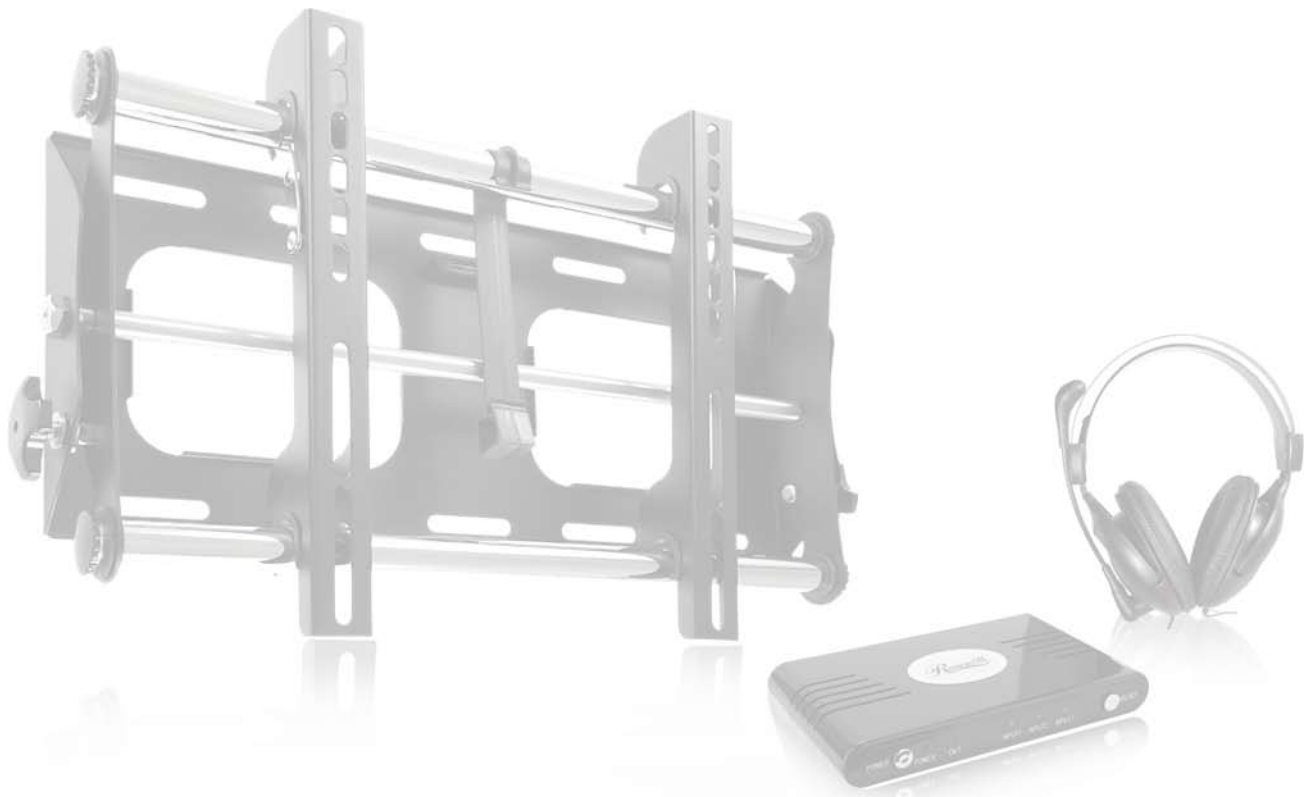

## Home Video

HDMI.....	3
Headsets.....	4
TV Brackets.....	5

HDMI / Cable

FEATURES

SPECIFICATIONS

RCW-H9034

HDMI V1.3a increases the single-link bandwidth to 340MHz (10.2Gbps) and provides maximum capacity for true HDTV resolution up to 1080P and above; Greater cable bandwidth delivers lossless surround sound and stunning HD video quality today and tomorrow; HDMI V1.3a broadens color space and supports xvYCC, offering dramatically more colors than standard RGB; HDMI official Licensed HDMI cable, which passes HDMI ATC testing and supports HDMI CEC(Consumer Electronics Control); Compliant with RoHS standard