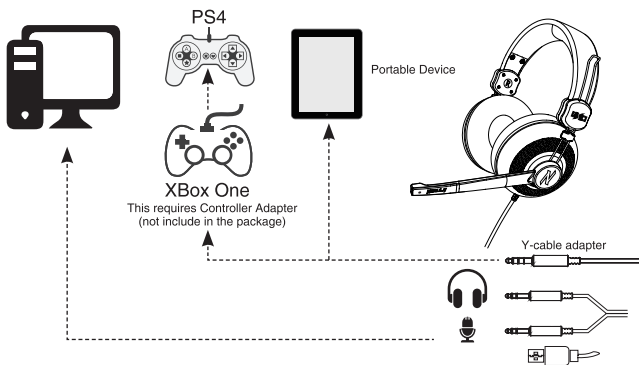

SPECIFICATIONS

Headset

- Driver unit: 40mm
- Frequency Response: 20~20K Hz
- Sensitivity: 90±3dB
- Input Impedance: 32Ω
- Connector: 3.5mm+USB plug

Microphone

- Sensitivity: -38±3dB
- Direction: Noise Cancelling
- Frequency Response: 50Hz~10KHz
- Cord Length: 7.8ft [2.4m]

PACKAGE CONTENTS

- NEBULA GX10 Stereo Gaming Headset
- User Manual
- Y-Cable Adapter

CONNECTIONS TO VARIOUS DEVICES

Note: USB connector only support the power supply of LED backlight.

Important Safety Instructions

Listening to headset at a high volume may cause permanent hearing loss. To establish a safe volume level, always start your equipment with volume setting at it's lowest setting.