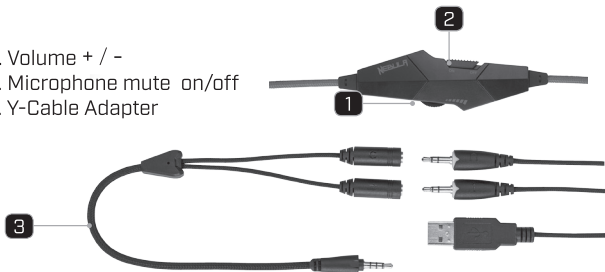

**NEBULA | GX10**  
Stereo Gaming Headset

## CONTROLLER FUNCTIONS

1. Volume + / -
2. Microphone mute on/off
3. Y-Cable Adapter

### Microphone

- Sensitivity: -38±3dB
- Direction: Noise Cancelling
- Frequency Response: 50Hz~10KHz
- Cord Length: 7.8ft [2.4m]