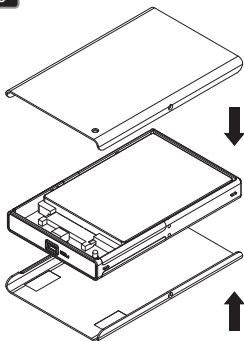

*Rosewill*<sup>®</sup>

2.5" SATA To USB External Enclosure  
**RX81U-MP-25A-S/B**  
User Manual

---

**Step1****Step2**

Remove the top and back cover.

**Step5**

Connect the top and back cover.

**Step6**

Fasten the screws to the top and back cover.

**Step3**

Connect hard drive.

**Step4**

Install and fasten screws.

**Step7**

*Rosewill*<sup>®</sup>

RX81U-MP-25A-S/B