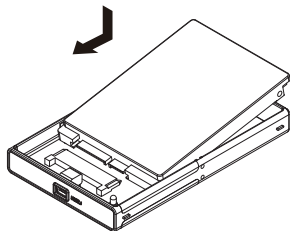

*Rosewill*<sup>®</sup>

2.5" SATA To USB External Enclosure  
**RX81U-MP-25A-S/B**  
User Manual

---

**Step1****Step2**

Remove the top and back cover.

**Step5**

Connect the top and back cover.

**Step6**

Fasten the screws to the top and back cover.

**Step3**

Connect hard drive.

**Step4**

Install and fasten screws.

**Step7**

*Rosewill*<sup>®</sup>

RX81U-MP-25A-S/B