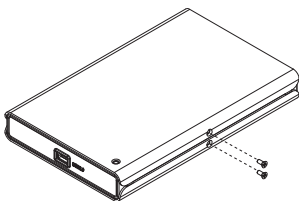

*Rosewill*<sup>®</sup>

2.5" SATA To USB External Enclosure  
**RX81U-MP-25A-S/B**  
User Manual

---

**Step1****Step2**

Remove the top and back cover.

**Step5**

Connect the top and back cover.

**Step6**

Fasten the screws to the top and back cover.

**Step3**

Connect hard drive.

**Step4**

Install and fasten screws.

**Step7**

*Rosewill*<sup>®</sup>

RX81U-MP-25A-S/B