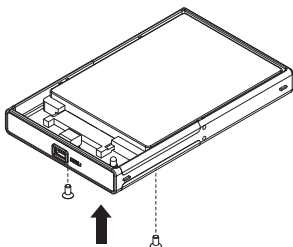

*Rosewill*<sup>®</sup>

2.5" SATA To USB External Enclosure  
**RX81U-MP-25A-S/B**  
User Manual

---

**Step1****Step2**

Remove the top and back cover.

**Step5**

Connect the top and back cover.

**Step6**

Fasten the screws to the top and back cover.

**Step3**

Connect hard drive.

**Step4**

Install and fasten screws.

**Step7**

*Rosewill*<sup>®</sup>

RX81U-MP-25A-S/B