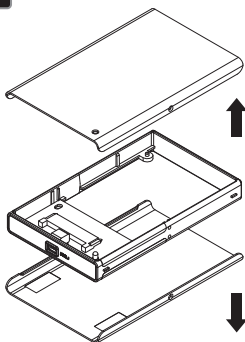

*Rosewill*<sup>®</sup>

2.5" SATA To USB External Enclosure  
**RX81U-MP-25A-S/B**  
User Manual

---

**Step1****Step2**

Remove the top and back cover.

**Step5**

Connect the top and back cover.

**Step6**

Fasten the screws to the top and back cover.

**Step3**

Connect hard drive.

**Step4**

Install and fasten screws.

**Step7**

*Rosewill*<sup>®</sup>

RX81U-MP-25A-S/B